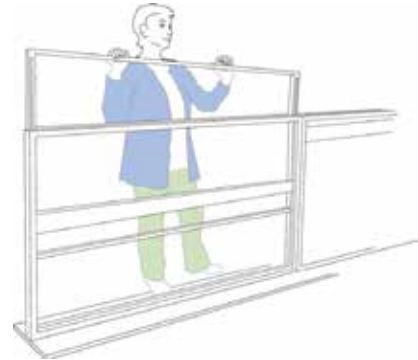

SVALSON CAFE AU LA

OUTDOOR LIVING SYSTEM

SVALSON CAFE AU LA

- Make better use of your balcony, terrace, or outdoor dining patio
- Height adjustable glass railing
- Provides wind and noise protection and privacy
- Unique one-hand operated railing system
- Perfect for residences, cafes, restaurants
- Laminated safety glass and aluminum framing