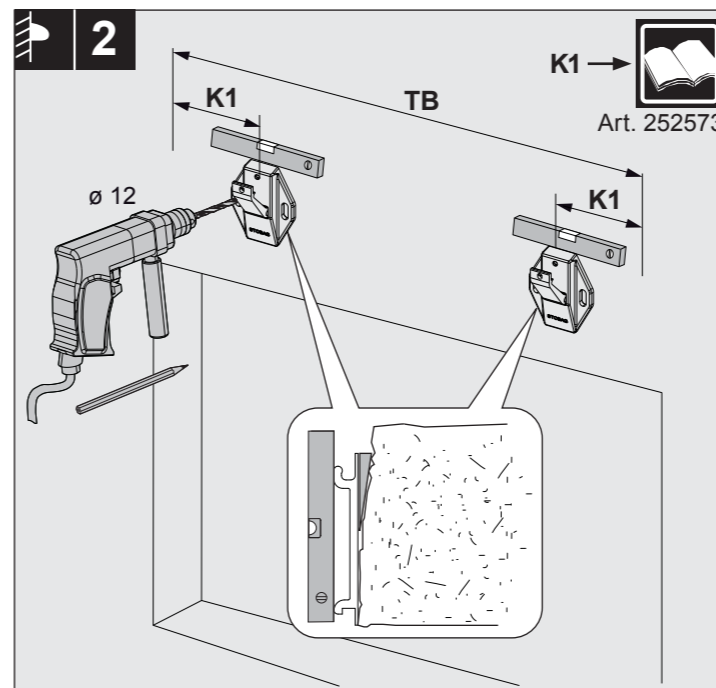

STOBAG SELECT

CRANK OPERATED OPEN ROLLER FOLDING ARM AWNING SYSTEM

S8135

Art. 252844_V01 2016-11-10
© STOBAG AG www.stobag.com

EN 13561:2004+A1:2008

INSTALLATION IS ONLY TO BE CARRIED OUT BY TRAINED SPECIALISTS. IT IS EXTREMELY IMPORTANT THAT THE SAFETY INSTRUCTIONS IN THE OPERATING MANUAL BE FOLLOWED.