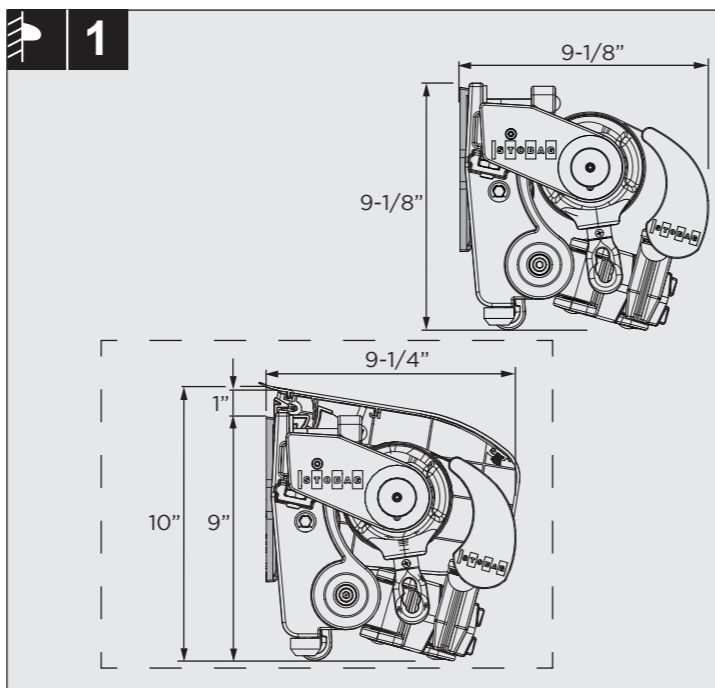

STOBAG SELECT

CRANK OPERATED OPEN ROLLER FOLDING ARM AWNING SYSTEM

S8135

Art. 252844_V01 2016-11-10
© STOBAG AG www.stobag.com

EN 13561:2004+A1:2008

INSTALLATION IS ONLY TO BE CARRIED OUT BY TRAINED SPECIALISTS. IT IS EXTREMELY IMPORTANT THAT THE SAFETY INSTRUCTIONS IN THE OPERATING MANUAL BE FOLLOWED.