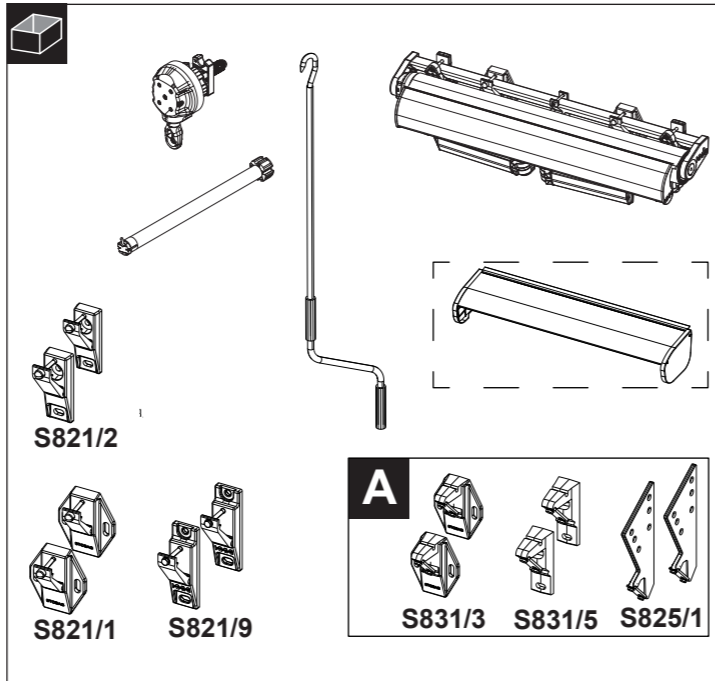

STOBAG SELECT

CRANK OPERATED OPEN ROLLER FOLDING ARM AWNING SYSTEM

S8135

Art. 252844_V01 2016-11-10
© STOBAG AG www.stobag.com

EN 13561:2004+A1:2008

INSTALLATION IS ONLY TO BE CARRIED OUT BY TRAINED SPECIALISTS. IT IS EXTREMELY IMPORTANT THAT THE SAFETY INSTRUCTIONS IN THE OPERATING MANUAL BE FOLLOWED.