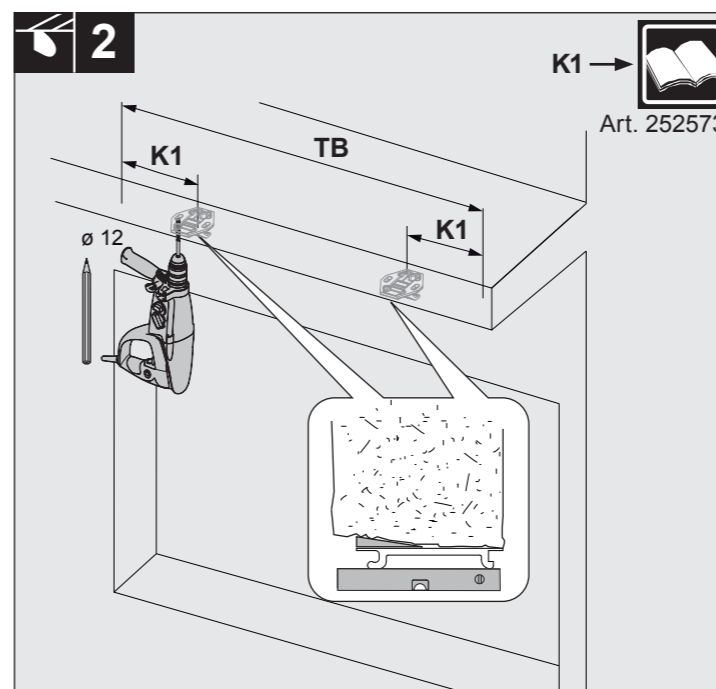

STOBAG SELECT

CRANK OPERATED OPEN ROLLER FOLDING ARM AWNING SYSTEM

S8135

Art. 252844_V01 2016-11-10
© STOBAG AG www.stobag.com

EN 13561:2004+A1:2008

INSTALLATION IS ONLY TO BE CARRIED OUT BY TRAINED SPECIALISTS. IT IS EXTREMELY IMPORTANT THAT THE SAFETY INSTRUCTIONS IN THE OPERATING MANUAL BE FOLLOWED.