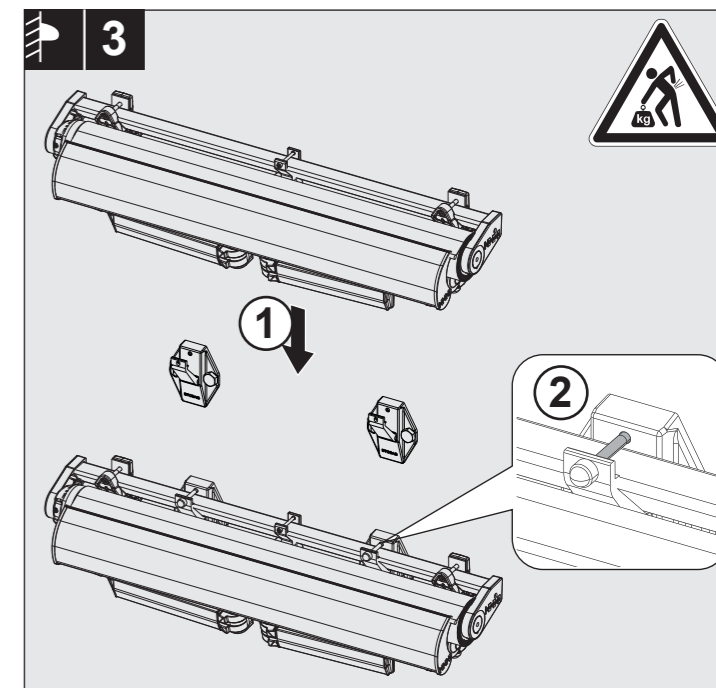

STOBAG SELECT

CRANK OPERATED OPEN ROLLER FOLDING ARM AWNING SYSTEM

S8135

Art. 252844_V01 2016-11-10
© STOBAG AG www.stobag.com

EN 13561:2004+A1:2008

INSTALLATION IS ONLY TO BE CARRIED OUT BY TRAINED SPECIALISTS. IT IS EXTREMELY IMPORTANT THAT THE SAFETY INSTRUCTIONS IN THE OPERATING MANUAL BE FOLLOWED.