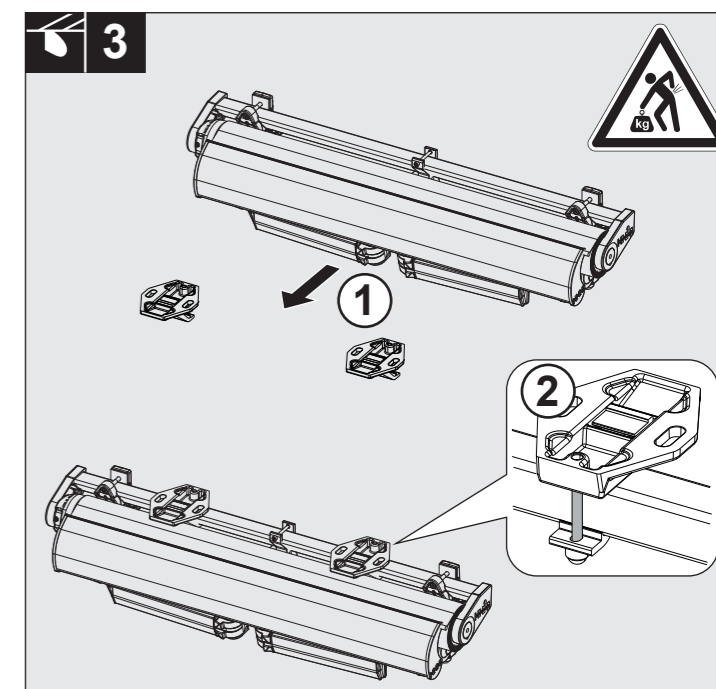

STOBAG SELECT

CRANK OPERATED OPEN ROLLER FOLDING ARM AWNING SYSTEM

S8135

Art. 252844_V01 2016-11-10
© STOBAG AG www.stobag.com

EN 13561:2004+A1:2008

INSTALLATION IS ONLY TO BE CARRIED OUT BY TRAINED SPECIALISTS. IT IS EXTREMELY IMPORTANT THAT THE SAFETY INSTRUCTIONS IN THE OPERATING MANUAL BE FOLLOWED.