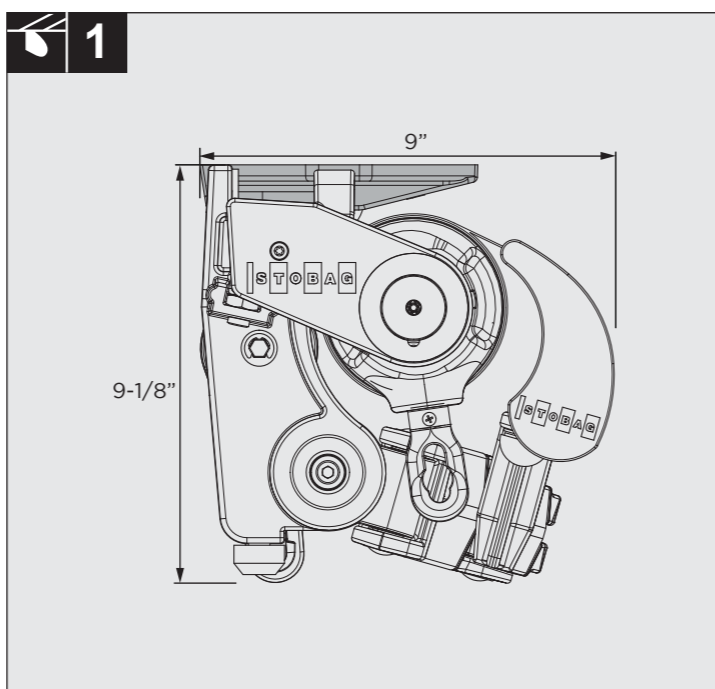

STOBAG SELECT

CRANK OPERATED OPEN ROLLER FOLDING ARM AWNING SYSTEM

S8135

Art. 252844_V01 2016-11-10
© STOBAG AG www.stobag.com

EN 13561:2004+A1:2008

INSTALLATION IS ONLY TO BE CARRIED OUT BY TRAINED SPECIALISTS. IT IS EXTREMELY IMPORTANT THAT THE SAFETY INSTRUCTIONS IN THE OPERATING MANUAL BE FOLLOWED.