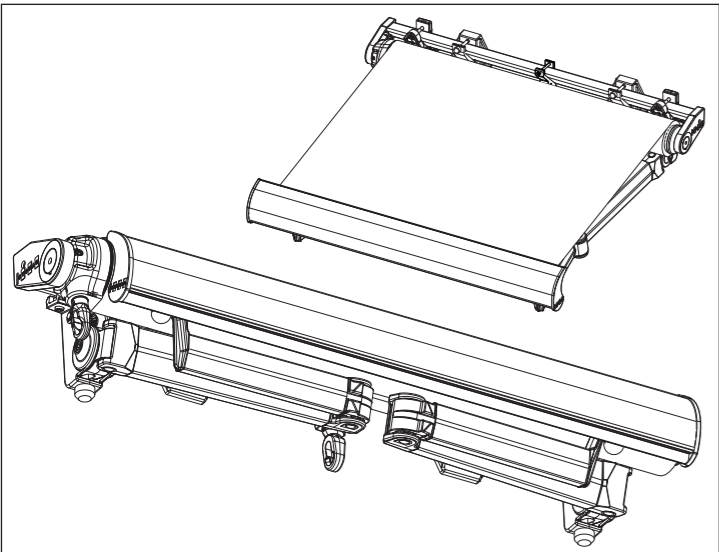

STOBAG SELECT

CRANK OPERATED OPEN ROLLER FOLDING ARM AWNING SYSTEM

S8135

Art. 252844_V01 2016-11-10
© STOBAG AG www.stobag.com

EN 13561:2004+A1:2008

INSTALLATION IS ONLY TO BE CARRIED OUT BY TRAINED SPECIALISTS. IT IS EXTREMELY IMPORTANT THAT THE SAFETY INSTRUCTIONS IN THE OPERATING MANUAL BE FOLLOWED.