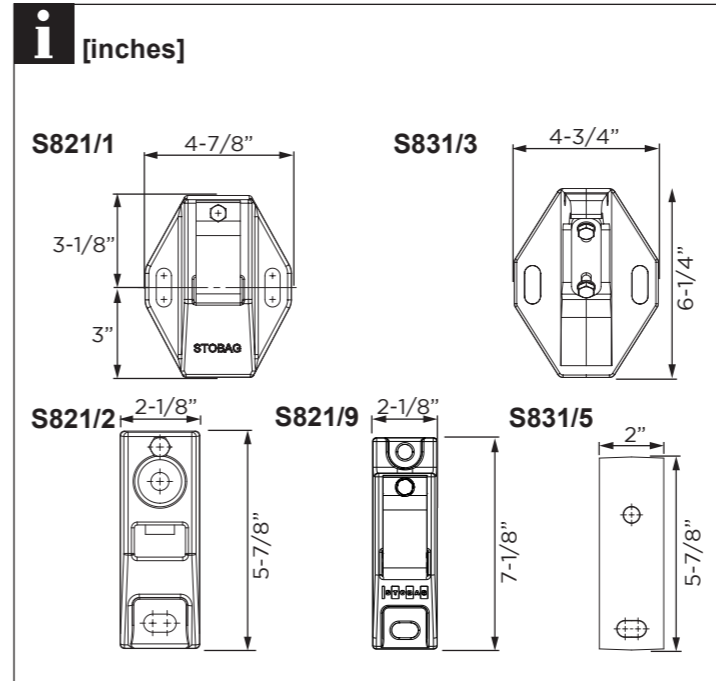

STOBAG SELECT

CRANK OPERATED OPEN ROLLER FOLDING ARM AWNING SYSTEM

S8135

Art. 252844_V01 2016-11-10
© STOBAG AG www.stobag.com

EN 13561:2004+A1:2008

INSTALLATION IS ONLY TO BE CARRIED OUT BY TRAINED SPECIALISTS. IT IS EXTREMELY IMPORTANT THAT THE SAFETY INSTRUCTIONS IN THE OPERATING MANUAL BE FOLLOWED.