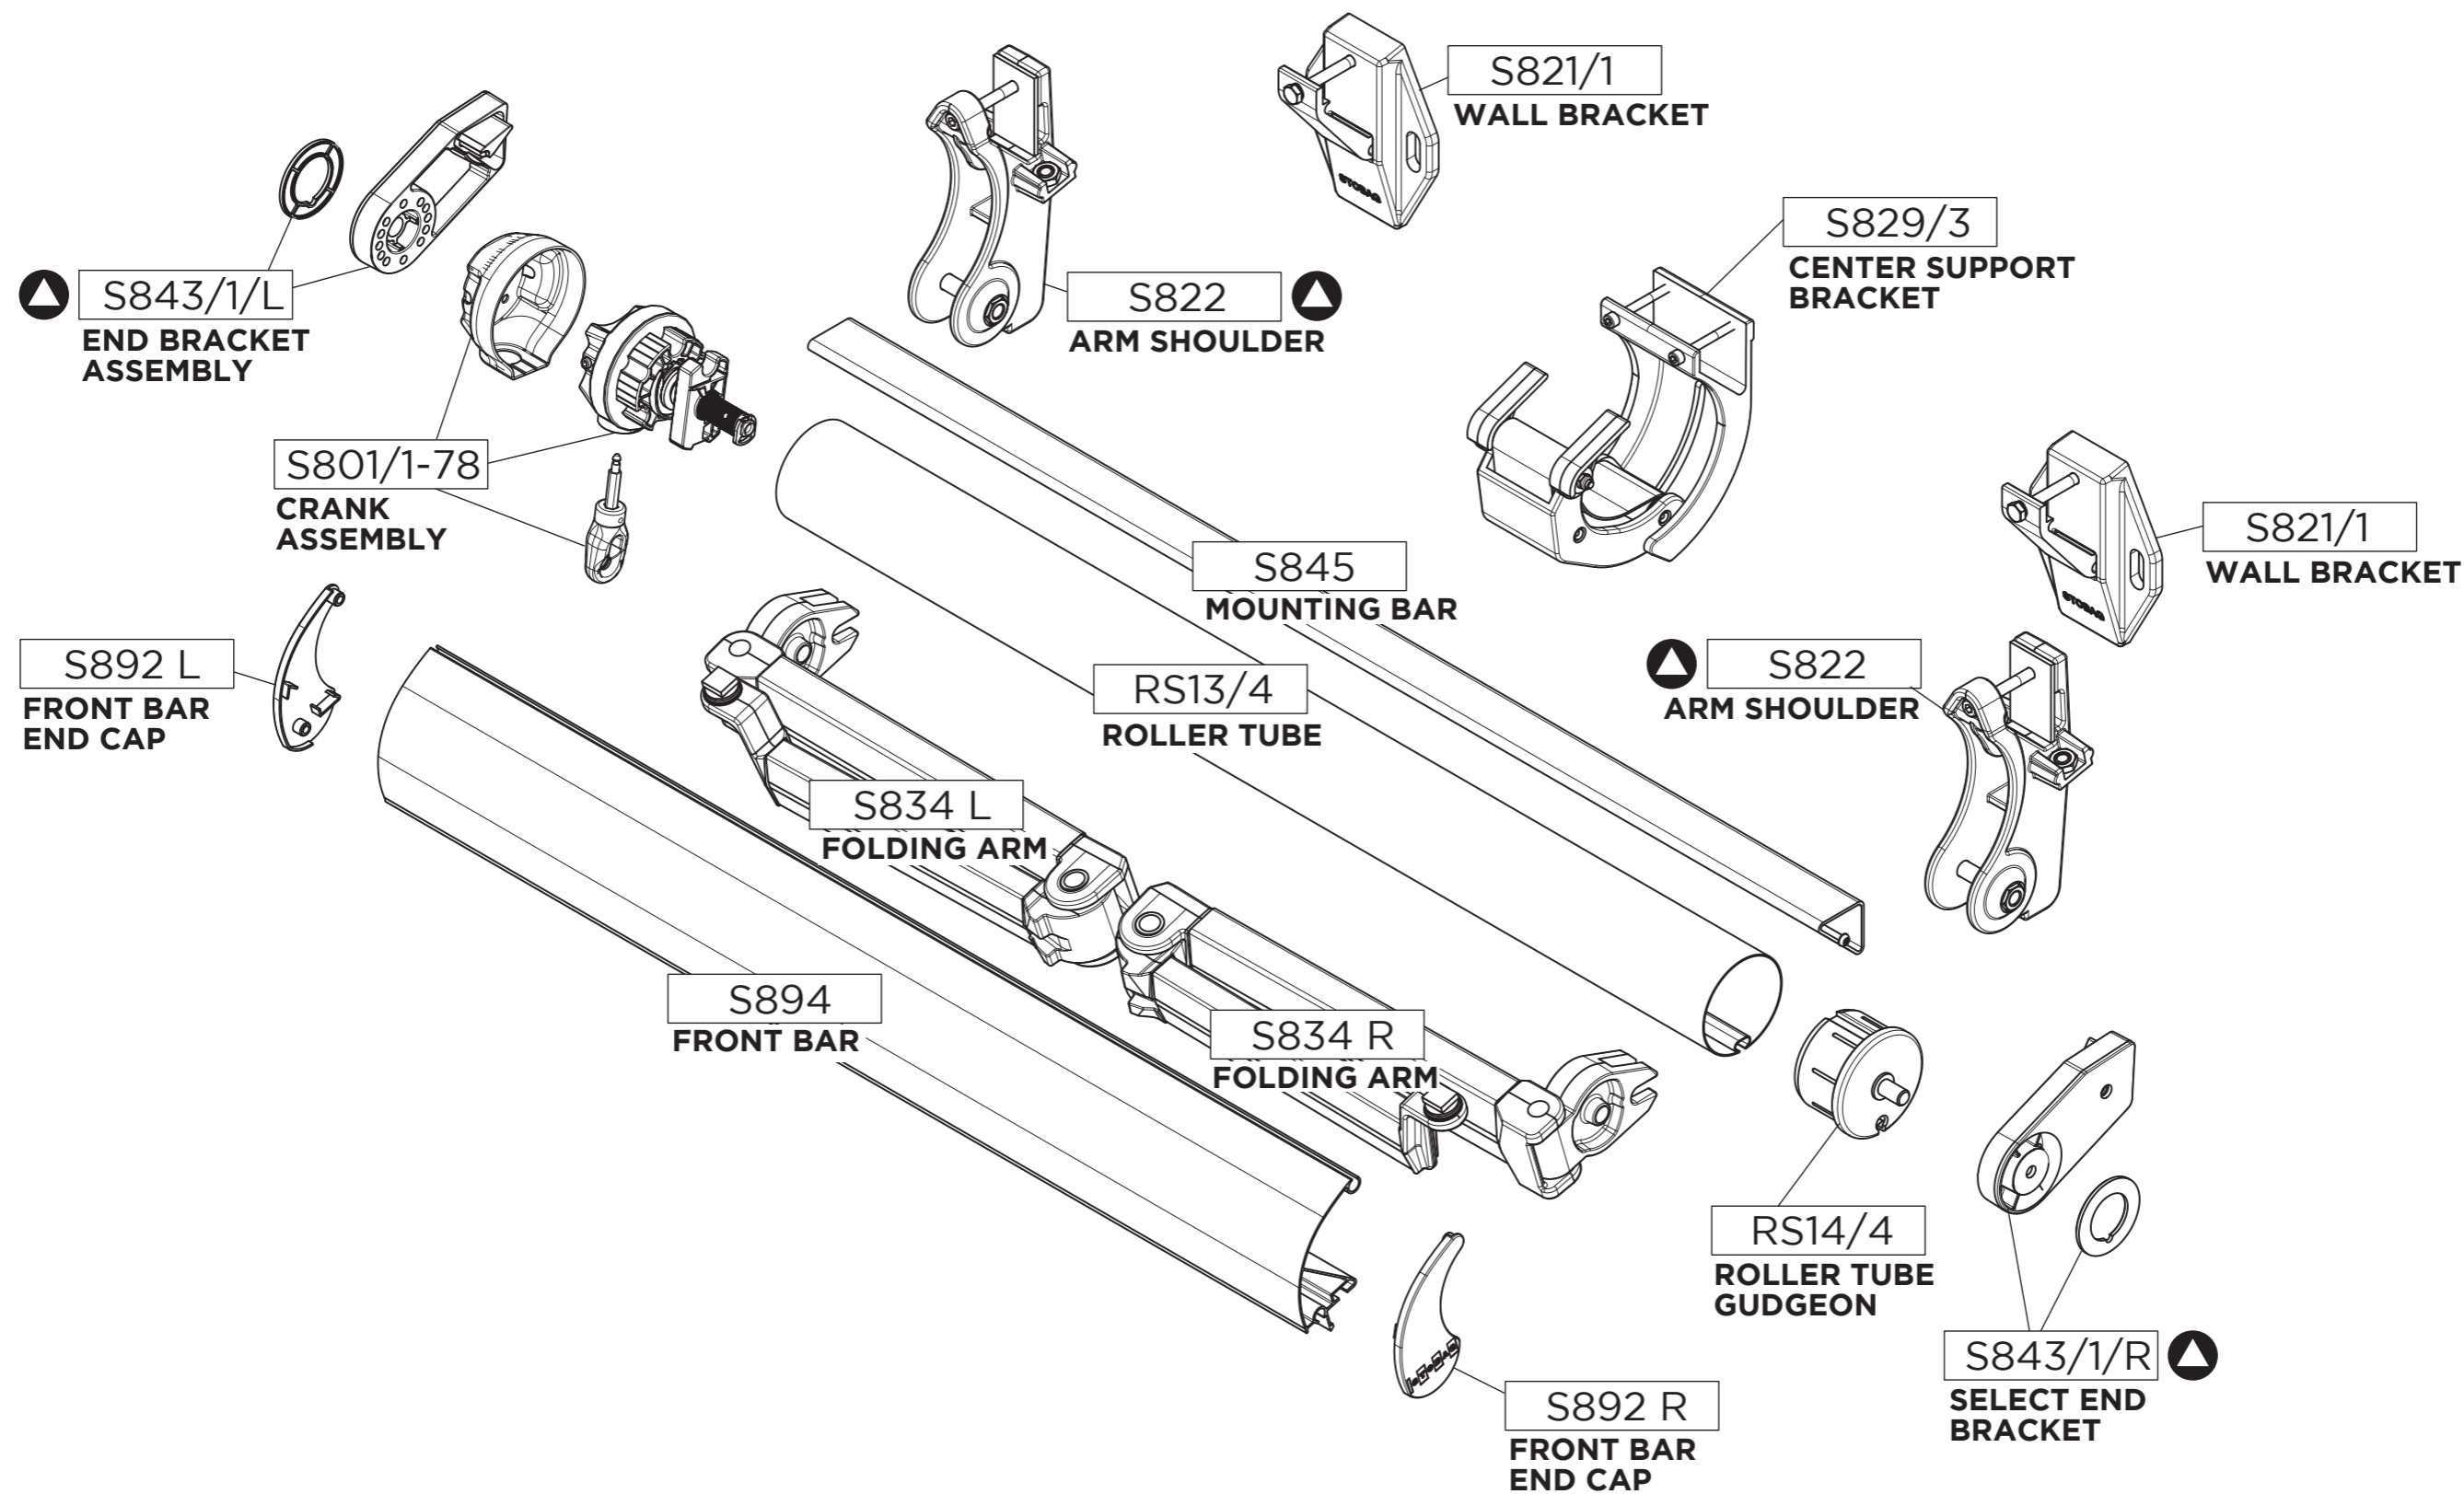

STOBAG SELECT

CRANK OPERATED OPEN ROLLER FOLDING ARM AWNING SYSTEM

S8135

Art. 252844_V01 2016-11-10
© STOBAG AG www.stobag.com

EN 13561:2004+A1:2008

INSTALLATION IS ONLY TO BE CARRIED OUT BY TRAINED SPECIALISTS. IT IS EXTREMELY IMPORTANT THAT THE SAFETY INSTRUCTIONS IN THE OPERATING MANUAL BE FOLLOWED.