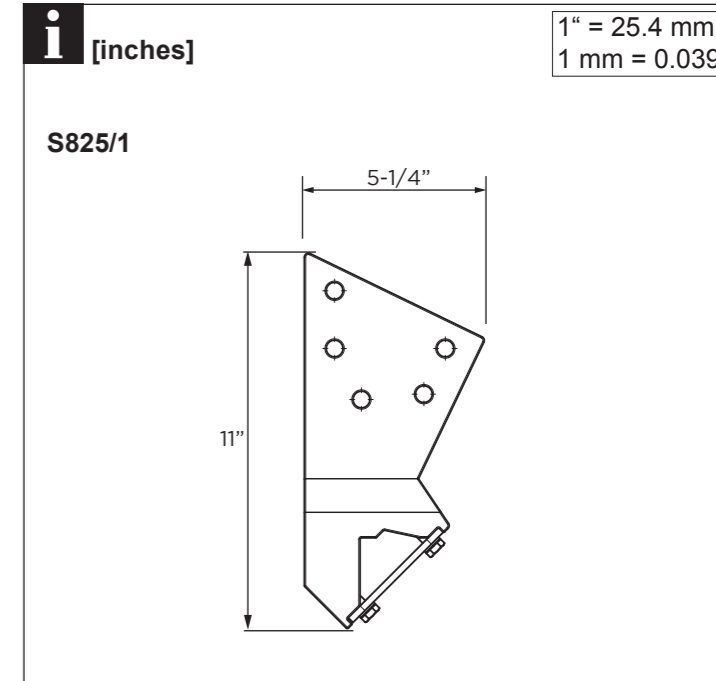

STOBAG SELECT

CRANK OPERATED OPEN ROLLER FOLDING ARM AWNING SYSTEM

S8135

Art. 252844_V01 2016-11-10
© STOBAG AG www.stobag.com

EN 13561:2004+A1:2008

INSTALLATION IS ONLY TO BE CARRIED OUT BY TRAINED SPECIALISTS. IT IS EXTREMELY IMPORTANT THAT THE SAFETY INSTRUCTIONS IN THE OPERATING MANUAL BE FOLLOWED.