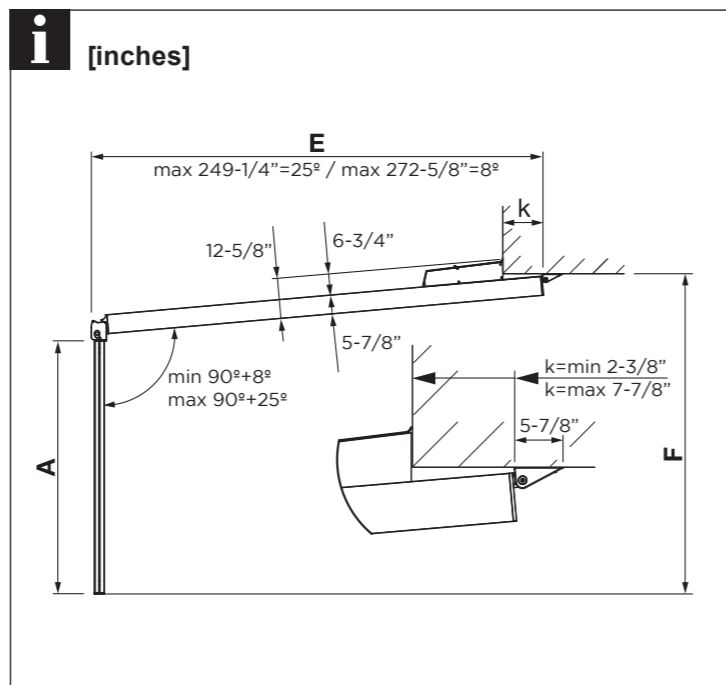

**P5000**

Art. 255844 V11 2019-06-13  
© STOBAG AG www.stobag.com

EN 13561 CE

**INSTALLATION IS ONLY TO BE CARRIED OUT BY TRAINED SPECIALISTS. IT IS EXTREMELY IMPORTANT THAT THE SAFETY INSTRUCTIONS IN THE OPERATING MANUAL BE FOLLOWED.**

[>196-7/8"]

67

68