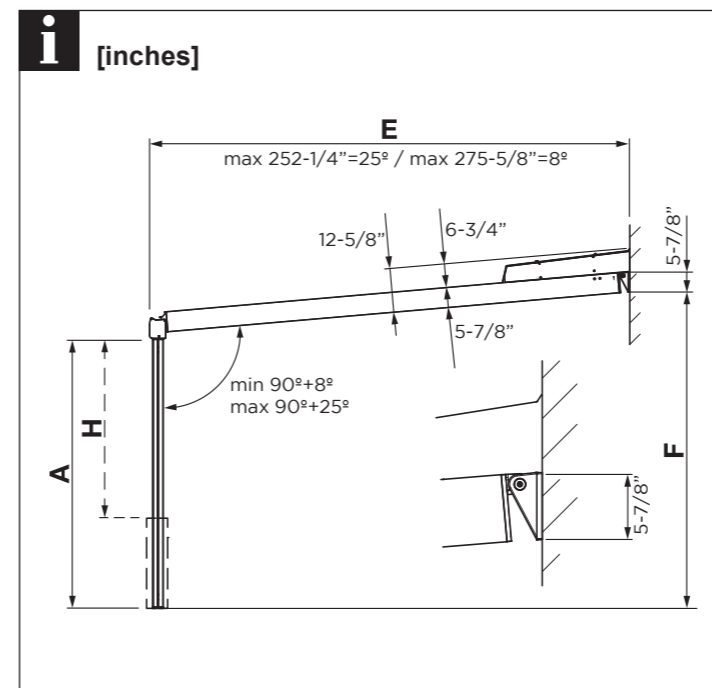

**P5000**

Art. 255844 V11 2019-06-13  
© STOBAG AG www.stobag.com

EN 13561 CE

**INSTALLATION IS ONLY TO BE CARRIED OUT BY TRAINED SPECIALISTS. IT IS EXTREMELY IMPORTANT THAT THE SAFETY INSTRUCTIONS IN THE OPERATING MANUAL BE FOLLOWED.**

[>196-7/8"]

67

68