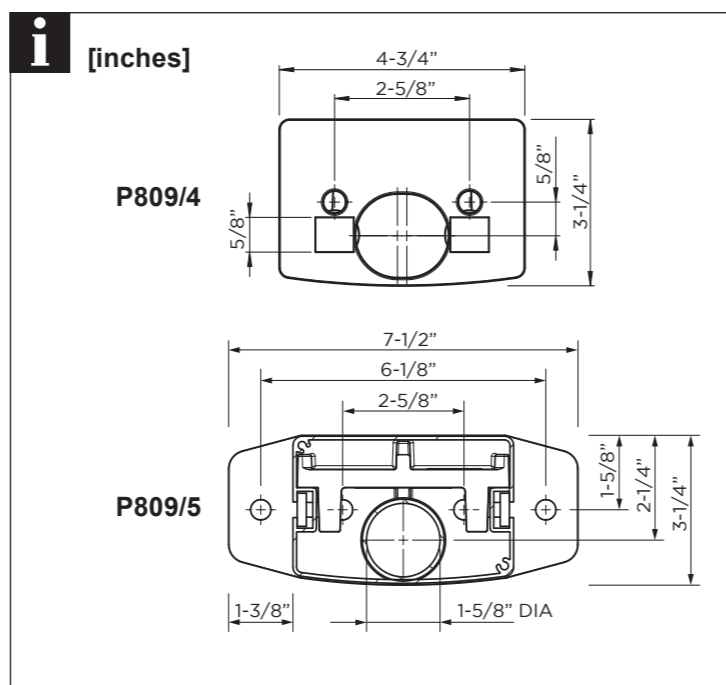

**P5000**

Art. 255844 V11 2019-06-13  
© STOBAG AG www.stobag.com

EN 13561 CE

**INSTALLATION IS ONLY TO BE CARRIED OUT BY TRAINED SPECIALISTS. IT IS EXTREMELY IMPORTANT THAT THE SAFETY INSTRUCTIONS IN THE OPERATING MANUAL BE FOLLOWED.**

[>196-7/8"]

67

68