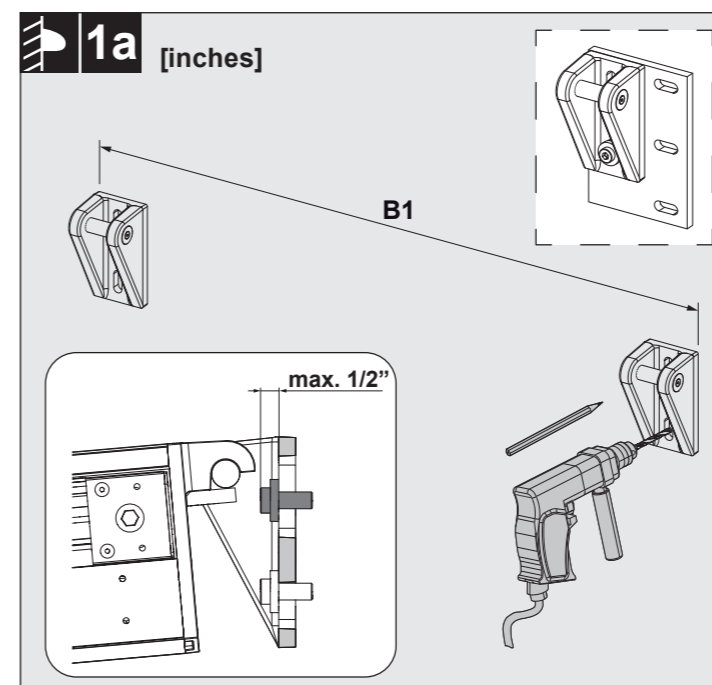

**P5000**

Art. 255844 V11 2019-06-13  
© STOBAG AG www.stobag.com

EN 13561 CE

**INSTALLATION IS ONLY TO BE CARRIED OUT BY TRAINED SPECIALISTS. IT IS EXTREMELY IMPORTANT THAT THE SAFETY INSTRUCTIONS IN THE OPERATING MANUAL BE FOLLOWED.**

[>196-7/8"]

67

68