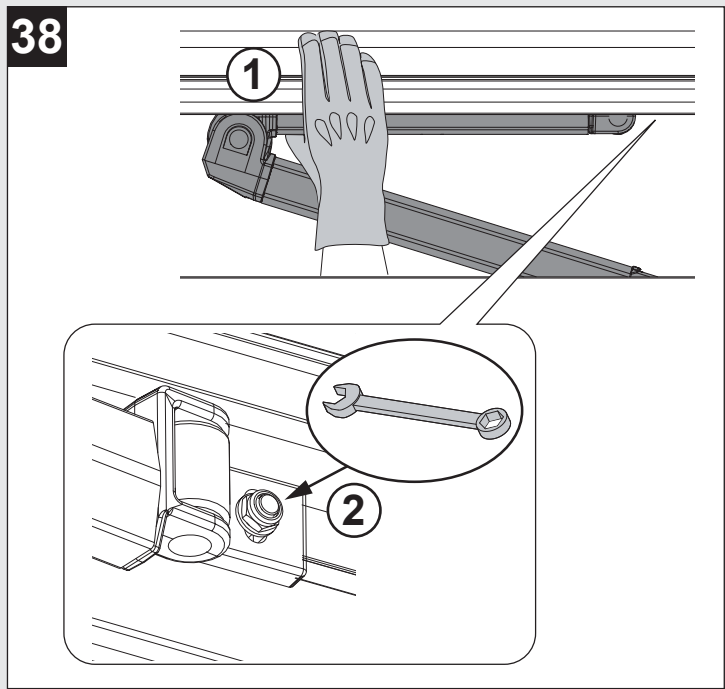

BX8000
 Art. 255650 V00 2015-07-14
 © STOBAG AG www.stobag.com

EN 13561:2004+A1:2008 CE

INSTALLATION IS ONLY TO BE CARRIED OUT BY TRAINED SPECIALISTS. IT IS EXTREMELY IMPORTANT THAT THE SAFETY INSTRUCTIONS IN THE OPERATING MANUAL BE FOLLOWED.

150 cm 2 x B450 / 2 x B440

	79-1/8"- 88-5/8"	89"- 98-3/8"	98-7/8"- 108-1/4"	100-5/8"- 118-1/8"	118-1/2"- 128"	128-3/8"- 137-3/4"	138-1/4"- 147-5/8"	148"- 177-1/2"	157-7/8"- 167-3/8"	167-3/4"- 177-1/8"	177-1/2"- 187"	187-3/8"- 196-7/8"	177-1/4"- 206-3/4"	207-1/8"- 216-1/2"	216-7/8"- 226-3/8"	226-3/4"- 236-1/4"	236-5/8"- 246"	246-1/2"- 255-7/8"	256-1/4"- 265-3/4"
K1 a	---	---	---	---	17	27	30	40	40	40	40	50	50	50	50	50	62	50	50
W1 b	---	---	---	---	---	---	---	---	---	---	---	---	---	---	---	---	---	b	b
K2 c	---	---	---	---	---	---	---	---	---	---	---	---	---	---	---	---	---	c	c