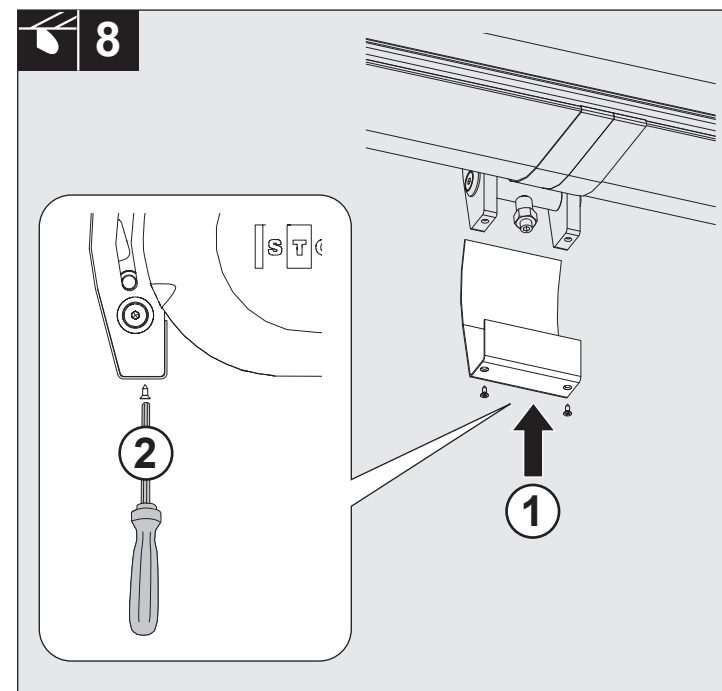

BX8000
 Art. 255650 V00 2015-07-14
 © STOBAG AG www.stobag.com

EN 13561:2004+A1:2008 CE

INSTALLATION IS ONLY TO BE CARRIED OUT BY TRAINED SPECIALISTS. IT IS EXTREMELY IMPORTANT THAT THE SAFETY INSTRUCTIONS IN THE OPERATING MANUAL BE FOLLOWED.

150 cm 2 x B450 / 2 x B440

	79-1/8"- 88-5/8"	89"- 98-3/8"	98-7/8"- 108-1/4"	100-5/8"- 118-1/8"	118-1/2"- 128"	128-3/8"- 137-3/4"	138-1/4"- 147-5/8"	148"- 177-1/2"	157-7/8"- 167-3/8"	167-3/4"- 177-1/8"	177-1/2"- 187"	187-3/8"- 196-7/8"	177-1/4"- 206-3/4"	207-1/8"- 216-1/2"	216-7/8"- 226-3/8"	226-3/4"- 236-1/4"	236-5/8"- 246"	246-1/2"- 255-7/8"	256-1/4"- 265-3/4"
K1 a	---	---	---	---	17	27	30	40	40	40	40	50	50	50	50	50	62	50	50
W1 b	---	---	---	---	---	---	---	---	---	---	---	---	---	---	---	---	---	b	b
K2 c	---	---	---	---	---	---	---	---	---	---	---	---	---	---	---	---	---	c	c