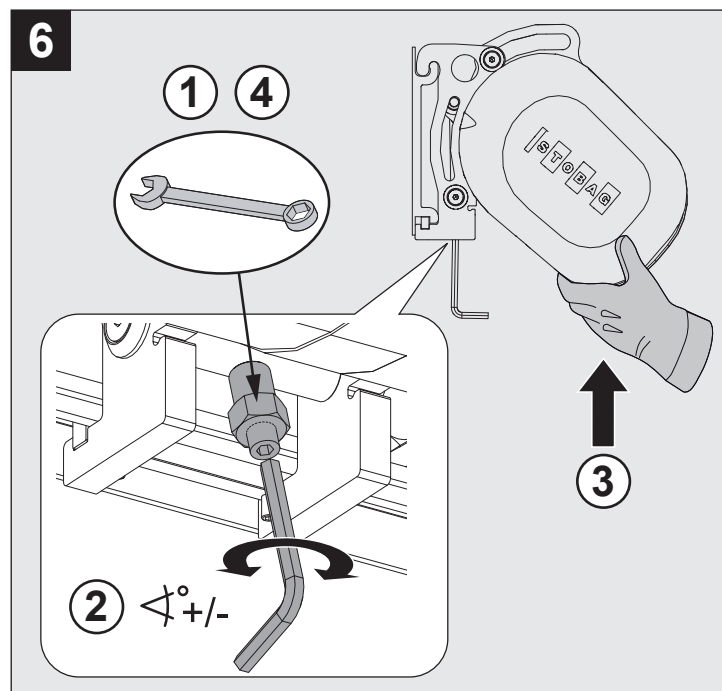

BX8000
 Art. 255650 V00 2015-07-14
 © STOBAG AG www.stobag.com

EN 13561:2004+A1:2008 CE

INSTALLATION IS ONLY TO BE CARRIED OUT BY TRAINED SPECIALISTS. IT IS EXTREMELY IMPORTANT THAT THE SAFETY INSTRUCTIONS IN THE OPERATING MANUAL BE FOLLOWED.

150 cm 2 x B450 / 2 x B440

	79-1/8"- 88-5/8"	89"- 98-3/8"	98-7/8"- 108-1/4"	100-5/8"- 118-1/8"	118-1/2"- 128"	128-3/8"- 137-3/4"	138-1/4"- 147-5/8"	148"- 177-1/2"	157-7/8"- 167-3/8"	167-3/4"- 177-1/8"	177-1/2"- 187"	187-3/8"- 196-7/8"	177-1/4"- 206-3/4"	207-1/8"- 216-1/2"	216-7/8"- 226-3/8"	226-3/4"- 236-1/4"	236-5/8"- 246"	246-1/2"- 255-7/8"	256-1/4"- 265-3/4"
K1 a	---	---	---	---	17	27	30	40	40	40	40	50	50	50	50	50	62	50	50
W1 b	---	---	---	---	---	---	---	---	---	---	---	---	---	---	---	---	---	b	b
K2 c	---	---	---	---	---	---	---	---	---	---	---	---	---	---	---	---	---	c	c