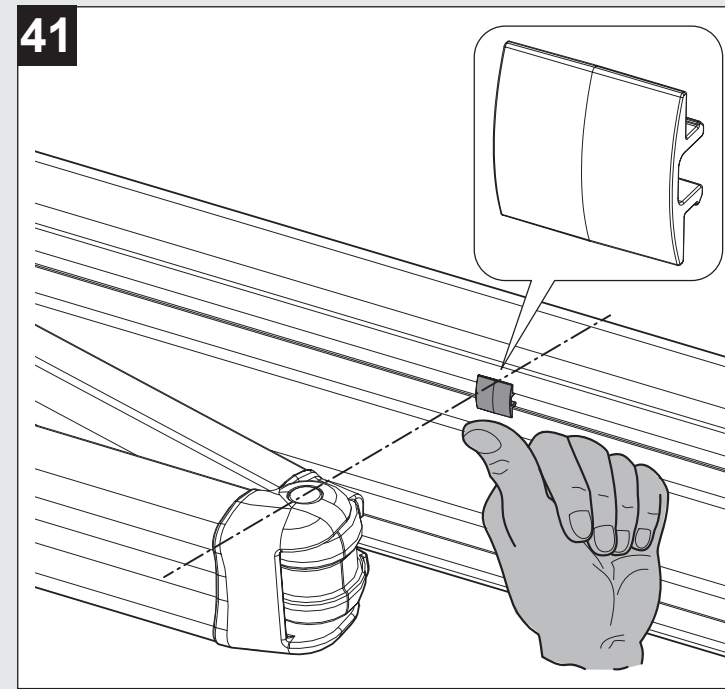

BX8000
 Art. 255650 V00 2015-07-14
 © STOBAG AG www.stobag.com

EN 13561:2004+A1:2008 CE

INSTALLATION IS ONLY TO BE CARRIED OUT BY TRAINED SPECIALISTS. IT IS EXTREMELY IMPORTANT THAT THE SAFETY INSTRUCTIONS IN THE OPERATING MANUAL BE FOLLOWED.

150 cm 2 x B450 / 2 x B440

	79-1/8"- 88-5/8"	89"- 98-3/8"	98-7/8"- 108-1/4"	100-5/8"- 118-1/8"	118-1/2"- 128"	128-3/8"- 137-3/4"	138-1/4"- 147-5/8"	148"- 177-1/2"	157-7/8"- 167-3/8"	167-3/4"- 177-1/8"	177-1/2"- 187"	187-3/8"- 196-7/8"	177-1/4"- 206-3/4"	207-1/8"- 216-1/2"	216-7/8"- 226-3/8"	226-3/4"- 236-1/4"	236-5/8"- 246"	246-1/2"- 255-7/8"	256-1/4"- 265-3/4"
K1 a	---	---	---	---	17	27	30	40	40	40	40	50	50	50	50	50	62	50	50
W1 b	---	---	---	---	---	---	---	---	---	---	---	---	---	---	---	---	---	b	b
K2 c	---	---	---	---	---	---	---	---	---	---	---	---	---	---	---	---	---	c	c