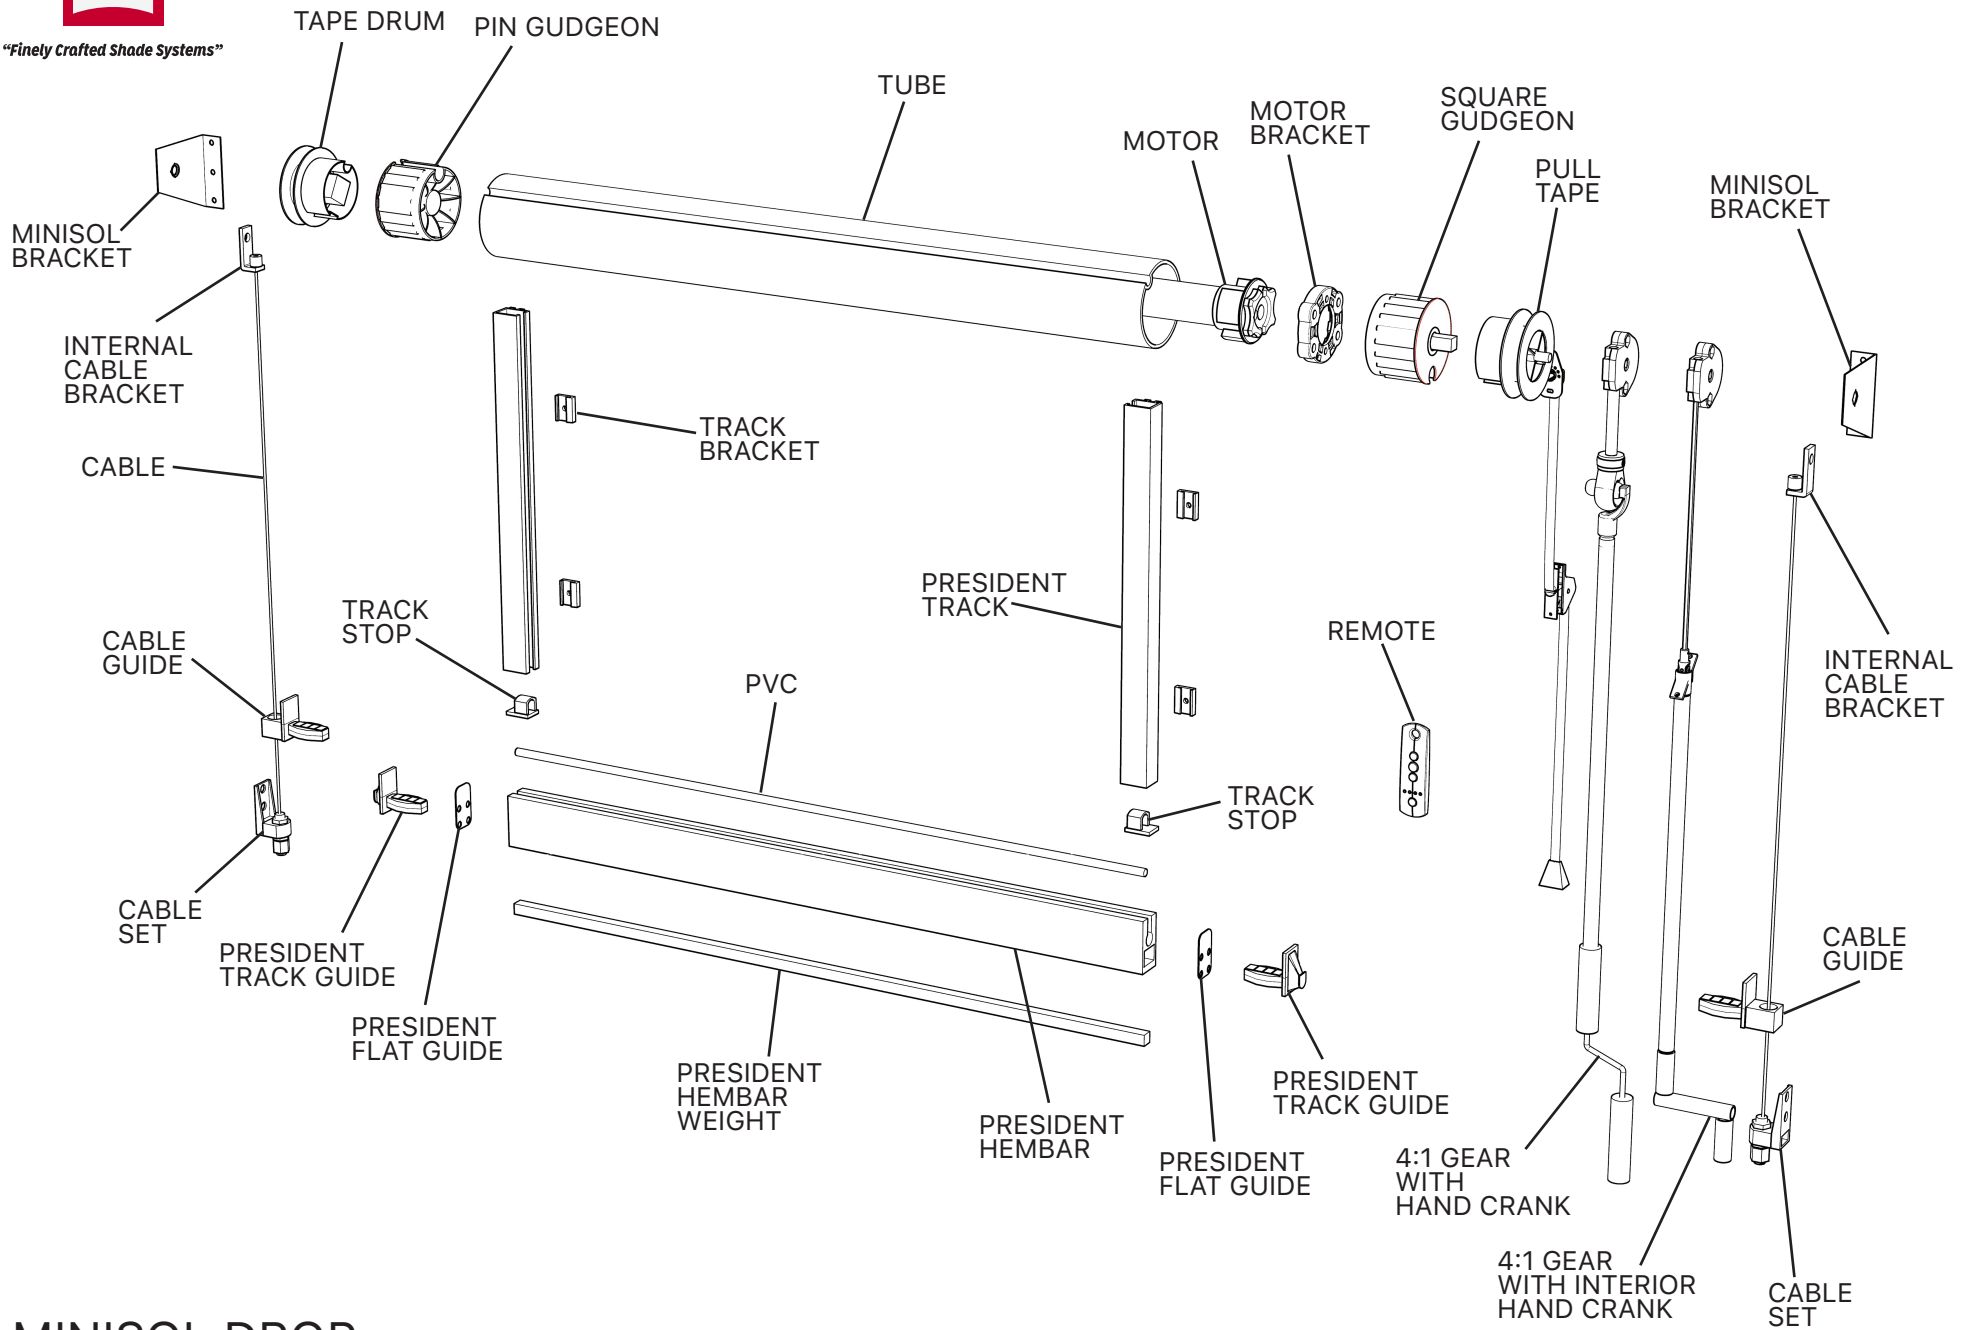

"Finely Crafted Shade Systems"

MINISOL DROP