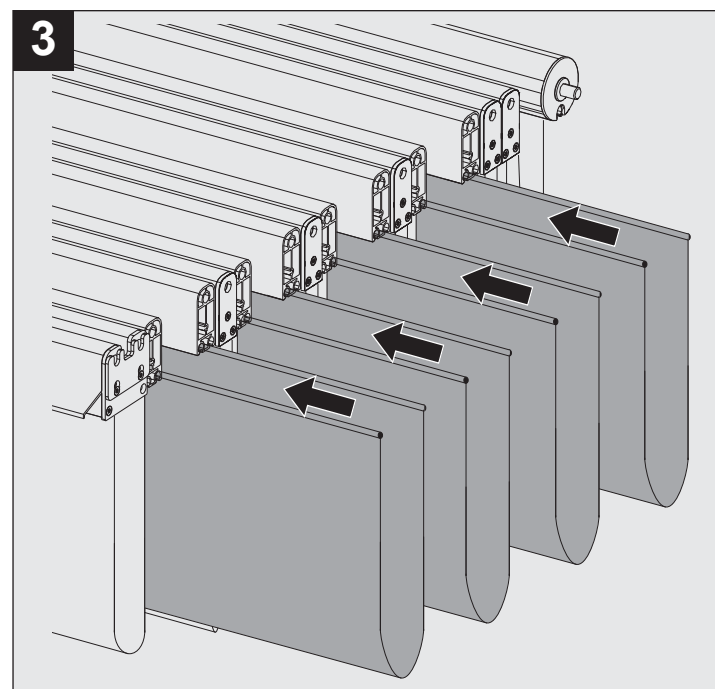

## LOUVER SYSTEM FOR ATRIUMS (HARD TOP)

**TP7100 / TR4110**

Art. 252907 V08 2019-06-13  
© STOBAG AG www.stobag.com

EN 13561:2004+A1:2008 CE

**INSTALLATION IS ONLY TO BE CARRIED OUT BY TRAINED SPECIALISTS. IT IS EXTREMELY IMPORTANT THAT THE SAFETY INSTRUCTIONS IN THE OPERATING MANUAL BE FOLLOWED.**