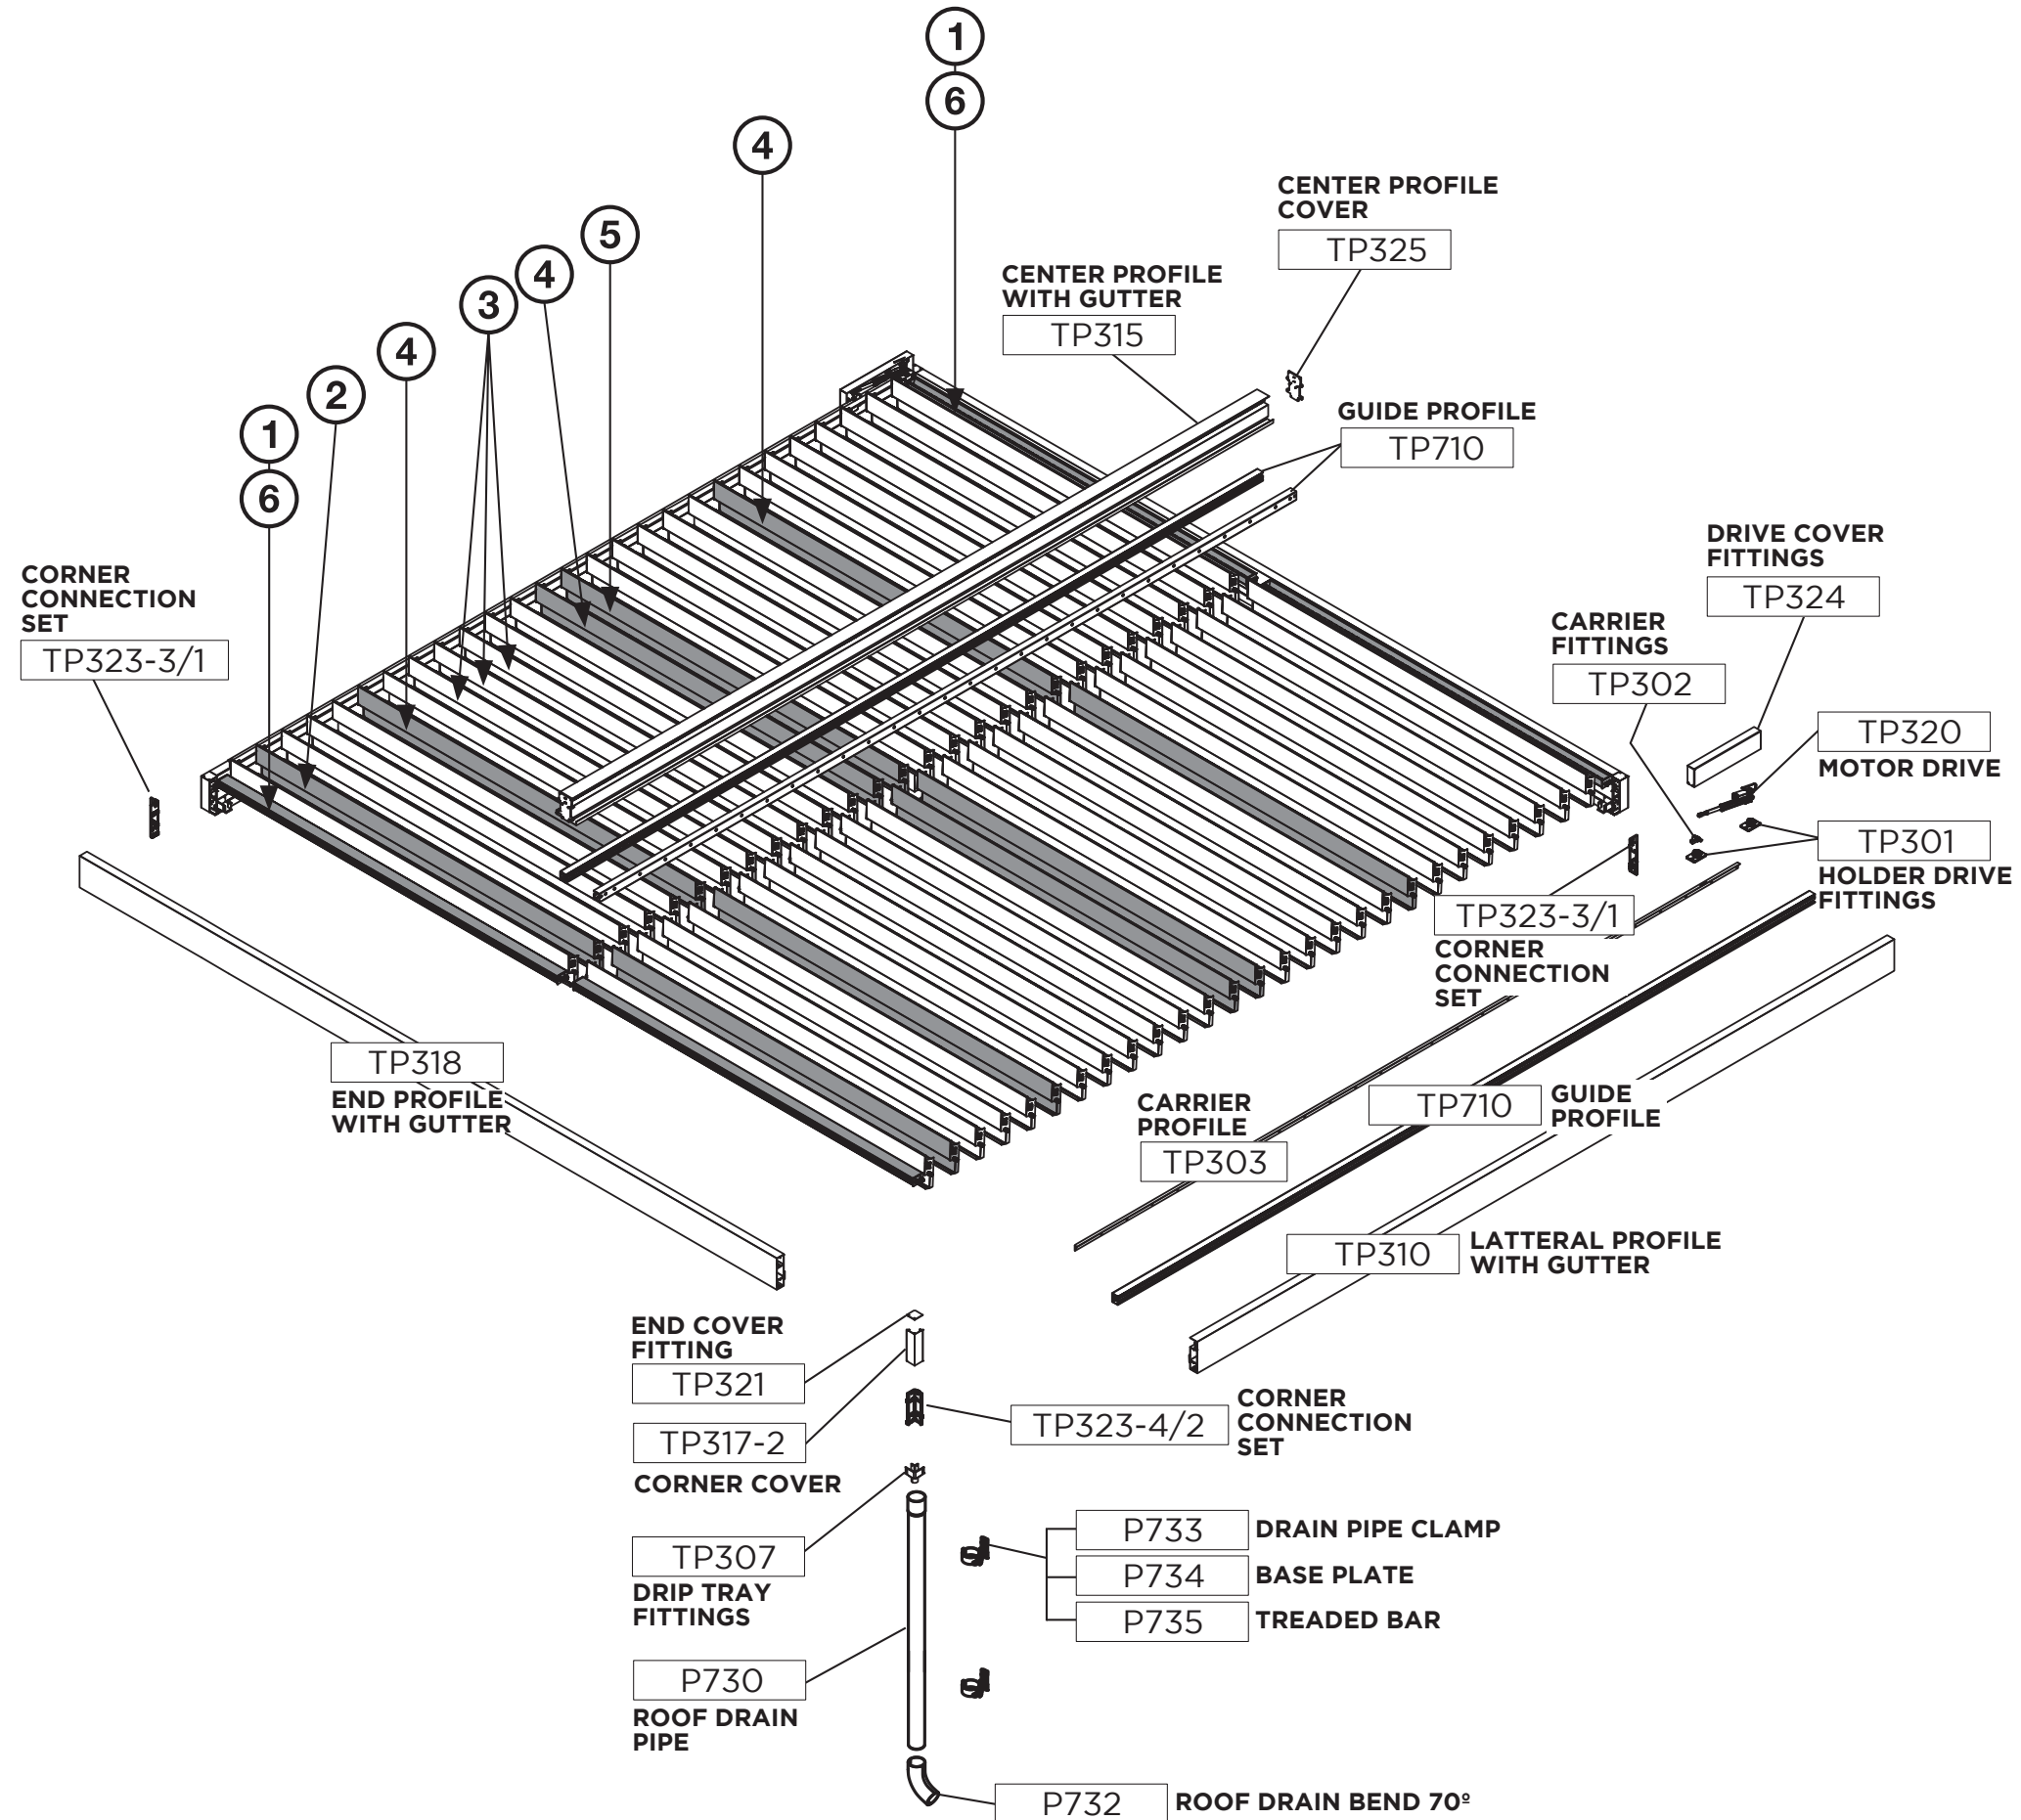

## LOUVER SYSTEM FOR ATRIUMS (HARD TOP)

**TP7100 / TR4110**

Art. 252907 V08 2019-06-13  
© STOBAG AG www.stobag.com

EN 13561:2004+A1:2008 CE

**INSTALLATION IS ONLY TO BE CARRIED OUT BY TRAINED SPECIALISTS. IT IS EXTREMELY IMPORTANT THAT THE SAFETY INSTRUCTIONS IN THE OPERATING MANUAL BE FOLLOWED.**