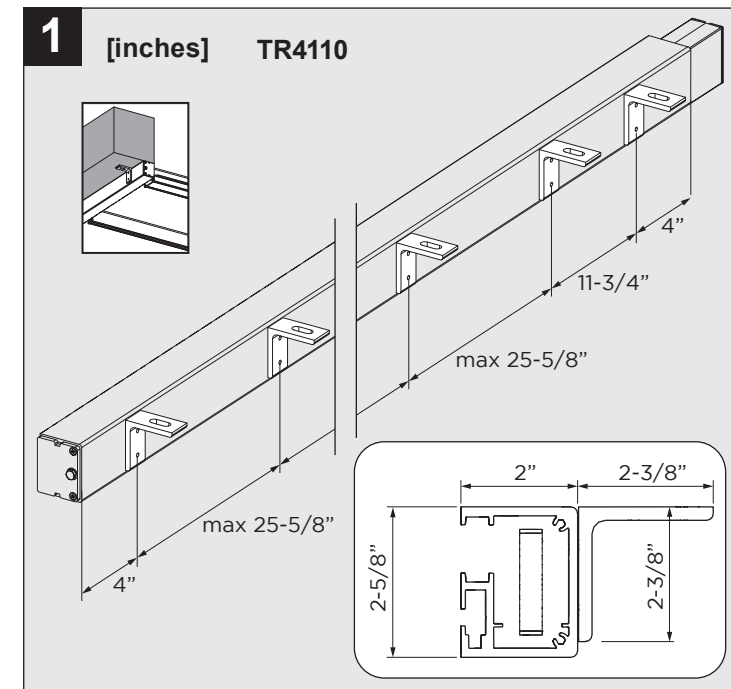

## LOUVER SYSTEM FOR ATRIUMS (HARD TOP)

**TP7100 / TR4110**

Art. 252907 V08 2019-06-13  
© STOBAG AG www.stobag.com

EN 13561:2004+A1:2008 CE

**INSTALLATION IS ONLY TO BE CARRIED OUT BY TRAINED SPECIALISTS. IT IS EXTREMELY IMPORTANT THAT THE SAFETY INSTRUCTIONS IN THE OPERATING MANUAL BE FOLLOWED.**