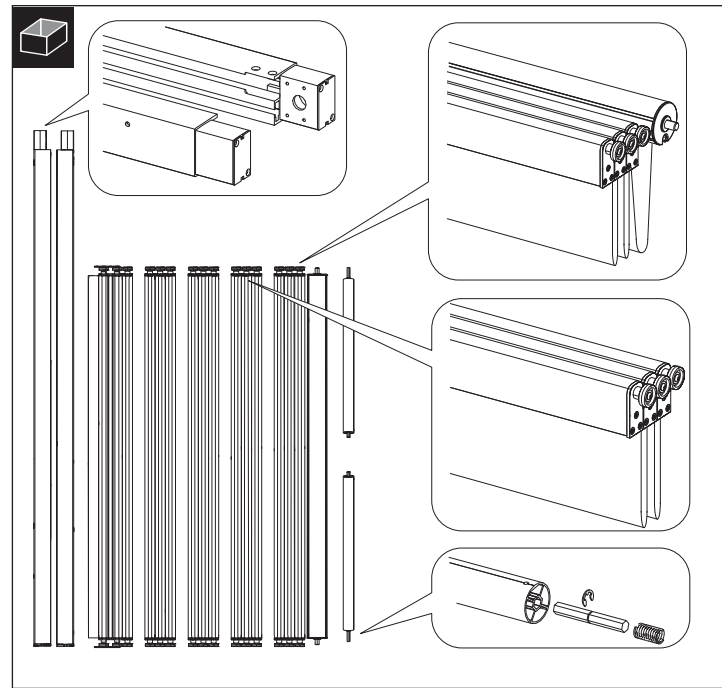

## LOUVER SYSTEM FOR ATRIUMS (HARD TOP)

**TP7100 / TR4110**

Art. 252907 V08 2019-06-13  
© STOBAG AG www.stobag.com

EN 13561:2004+A1:2008 CE

**INSTALLATION IS ONLY TO BE CARRIED OUT BY TRAINED SPECIALISTS. IT IS EXTREMELY IMPORTANT THAT THE SAFETY INSTRUCTIONS IN THE OPERATING MANUAL BE FOLLOWED.**