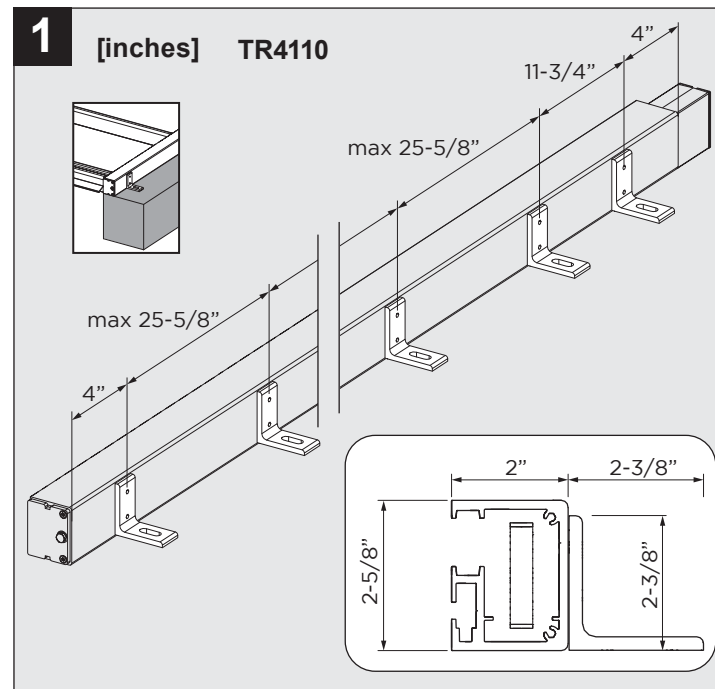

## LOUVER SYSTEM FOR ATRIUMS (HARD TOP)

**TP7100 / TR4110**

Art. 252907 V08 2019-06-13  
© STOBAG AG www.stobag.com

EN 13561:2004+A1:2008 CE

**INSTALLATION IS ONLY TO BE CARRIED OUT BY TRAINED SPECIALISTS. IT IS EXTREMELY IMPORTANT THAT THE SAFETY INSTRUCTIONS IN THE OPERATING MANUAL BE FOLLOWED.**