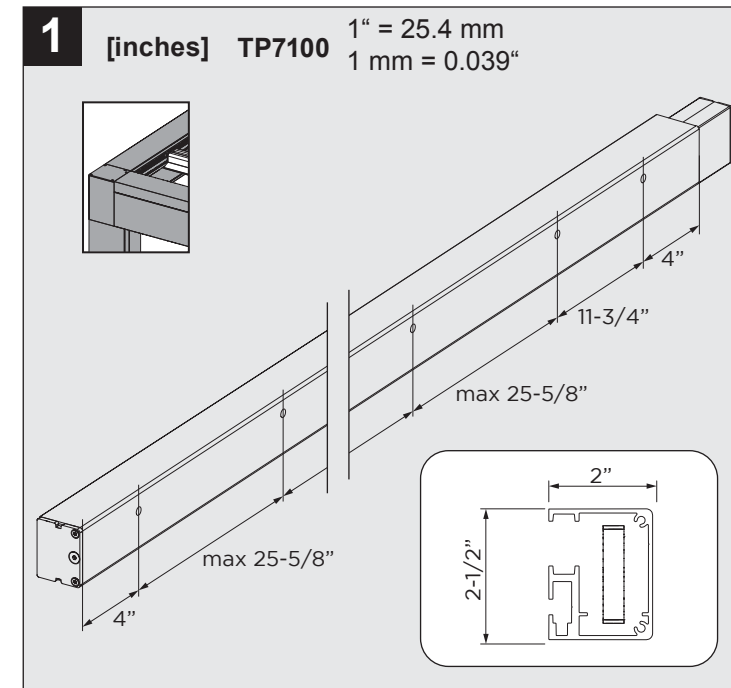

## LOUVER SYSTEM FOR ATRIUMS (HARD TOP)

**TP7100 / TR4110**

Art. 252907 V08 2019-06-13  
© STOBAG AG www.stobag.com

EN 13561:2004+A1:2008 CE

**INSTALLATION IS ONLY TO BE CARRIED OUT BY TRAINED SPECIALISTS. IT IS EXTREMELY IMPORTANT THAT THE SAFETY INSTRUCTIONS IN THE OPERATING MANUAL BE FOLLOWED.**