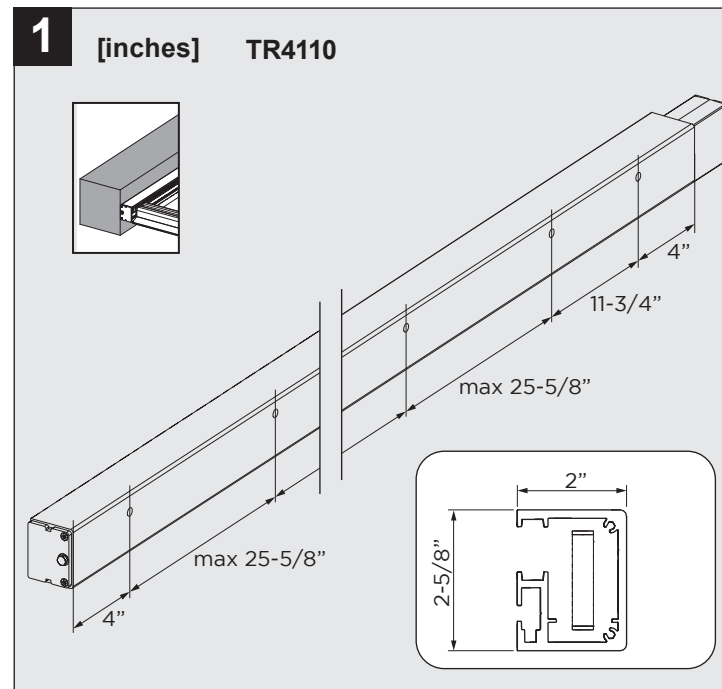

## LOUVER SYSTEM FOR ATRIUMS (HARD TOP)

**TP7100 / TR4110**

Art. 252907 V08 2019-06-13  
© STOBAG AG www.stobag.com

EN 13561:2004+A1:2008 CE

**INSTALLATION IS ONLY TO BE CARRIED OUT BY TRAINED SPECIALISTS. IT IS EXTREMELY IMPORTANT THAT THE SAFETY INSTRUCTIONS IN THE OPERATING MANUAL BE FOLLOWED.**