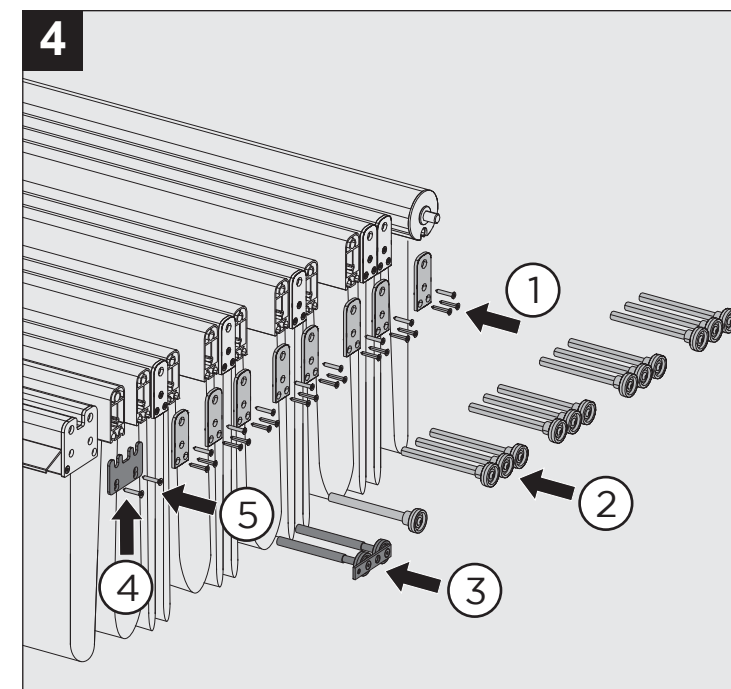

## LOUVER SYSTEM FOR ATRIUMS (HARD TOP)

**TP7100 / TR4110**

Art. 252907 V08 2019-06-13  
© STOBAG AG www.stobag.com

EN 13561:2004+A1:2008 CE

**INSTALLATION IS ONLY TO BE CARRIED OUT BY TRAINED SPECIALISTS. IT IS EXTREMELY IMPORTANT THAT THE SAFETY INSTRUCTIONS IN THE OPERATING MANUAL BE FOLLOWED.**