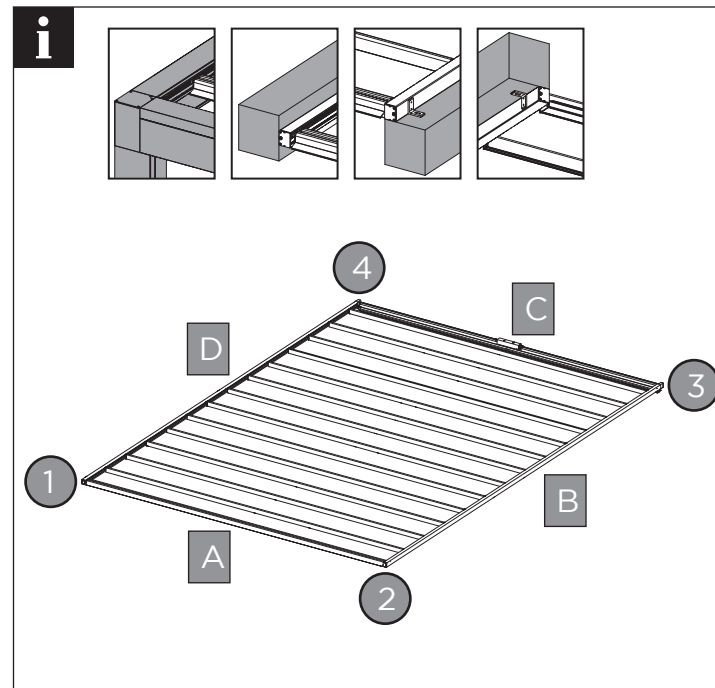

## LOUVER SYSTEM FOR ATRIUMS (HARD TOP)

**TP7100 / TR4110**

Art. 252907 V08 2019-06-13  
© STOBAG AG www.stobag.com

EN 13561:2004+A1:2008 CE

**INSTALLATION IS ONLY TO BE CARRIED OUT BY TRAINED SPECIALISTS. IT IS EXTREMELY IMPORTANT THAT THE SAFETY INSTRUCTIONS IN THE OPERATING MANUAL BE FOLLOWED.**