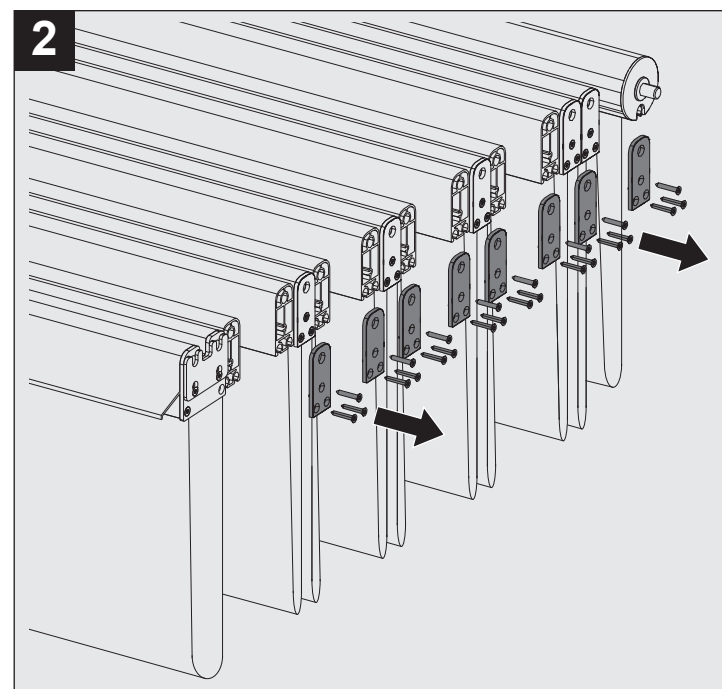

## LOUVER SYSTEM FOR ATRIUMS (HARD TOP)

**TP7100 / TR4110**

Art. 252907 V08 2019-06-13  
© STOBAG AG www.stobag.com

EN 13561:2004+A1:2008 CE

**INSTALLATION IS ONLY TO BE CARRIED OUT BY TRAINED SPECIALISTS. IT IS EXTREMELY IMPORTANT THAT THE SAFETY INSTRUCTIONS IN THE OPERATING MANUAL BE FOLLOWED.**